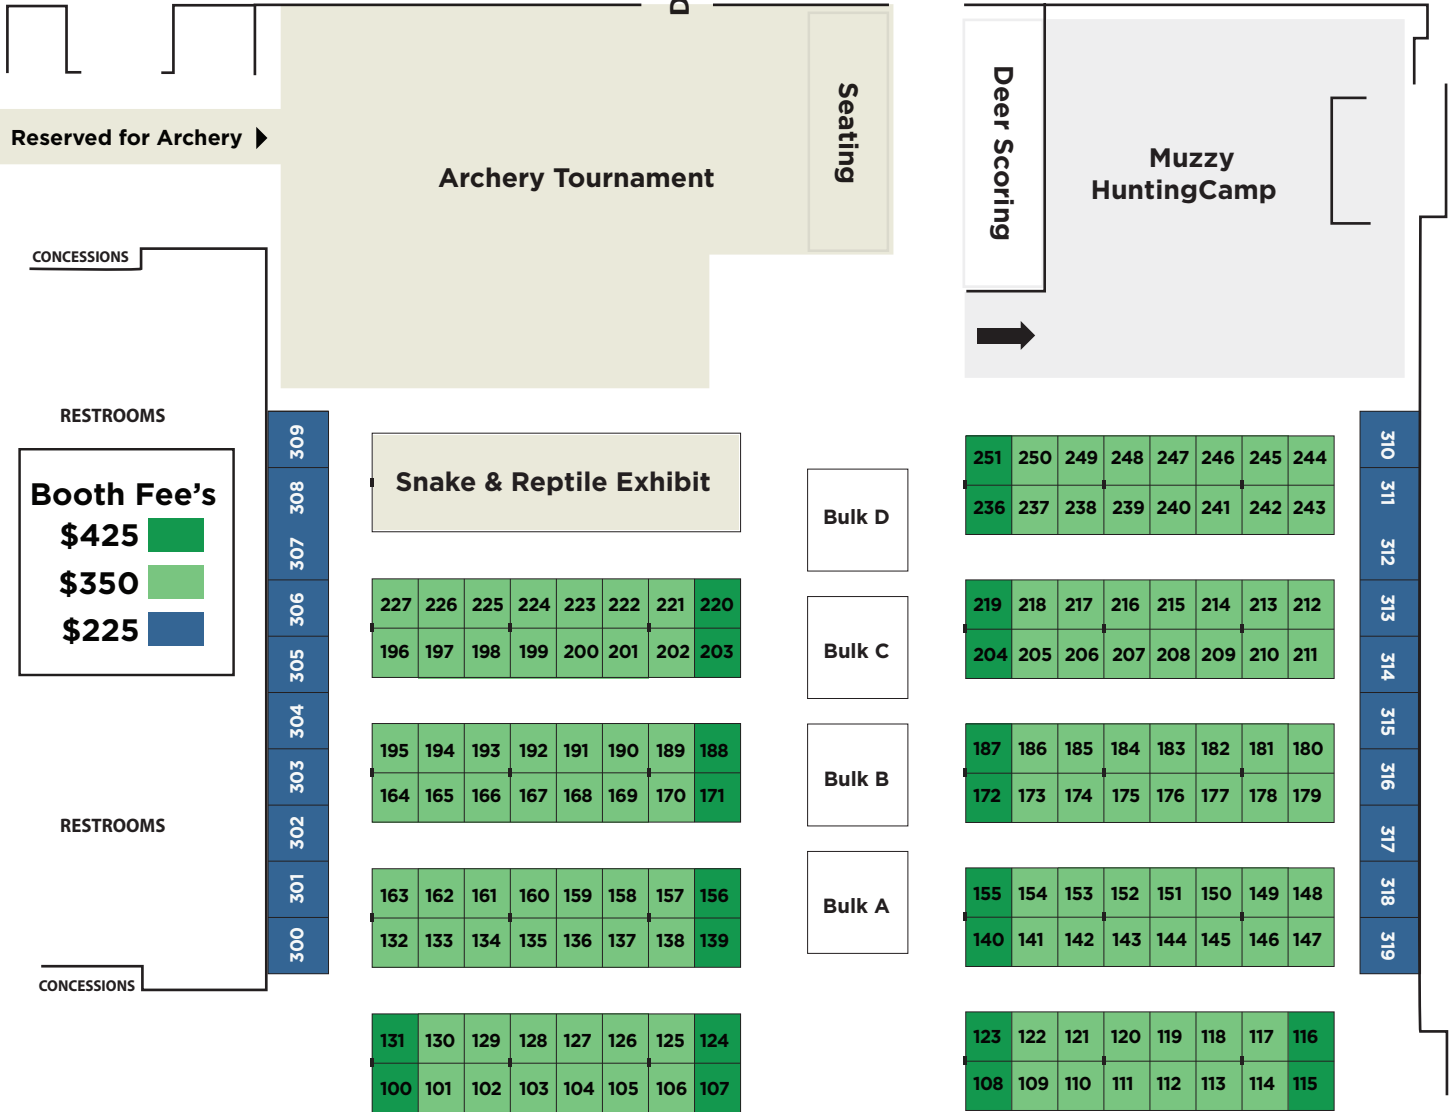

# THE GREENSBORO COLISEUM

## GREENSBORO, NC • JULY 6-8, 2012

1921 W. LEE STREET | GREENSBORO, NC 27403 | Ph: 336-373-7400 | WWW.GREENSBOROCOLISEUM.COM

### LOADING DOCKS

DRIVE IN

### EAST WING

**Load in:** Thursday, July 5th, 1 pm - 7 pm (EST) & Friday July 6th, 9am - 2pm (EST)

**Load out:** Sunday July 8th, 5:15 pm until 11:00 pm (EST)

**Show Hours:** Friday July 6th, 3pm - 8:30pm (EST)  
 Saturday July 7th, 9am - 6pm (EST)  
 Sunday July 8th, 10am - 5pm (EST)