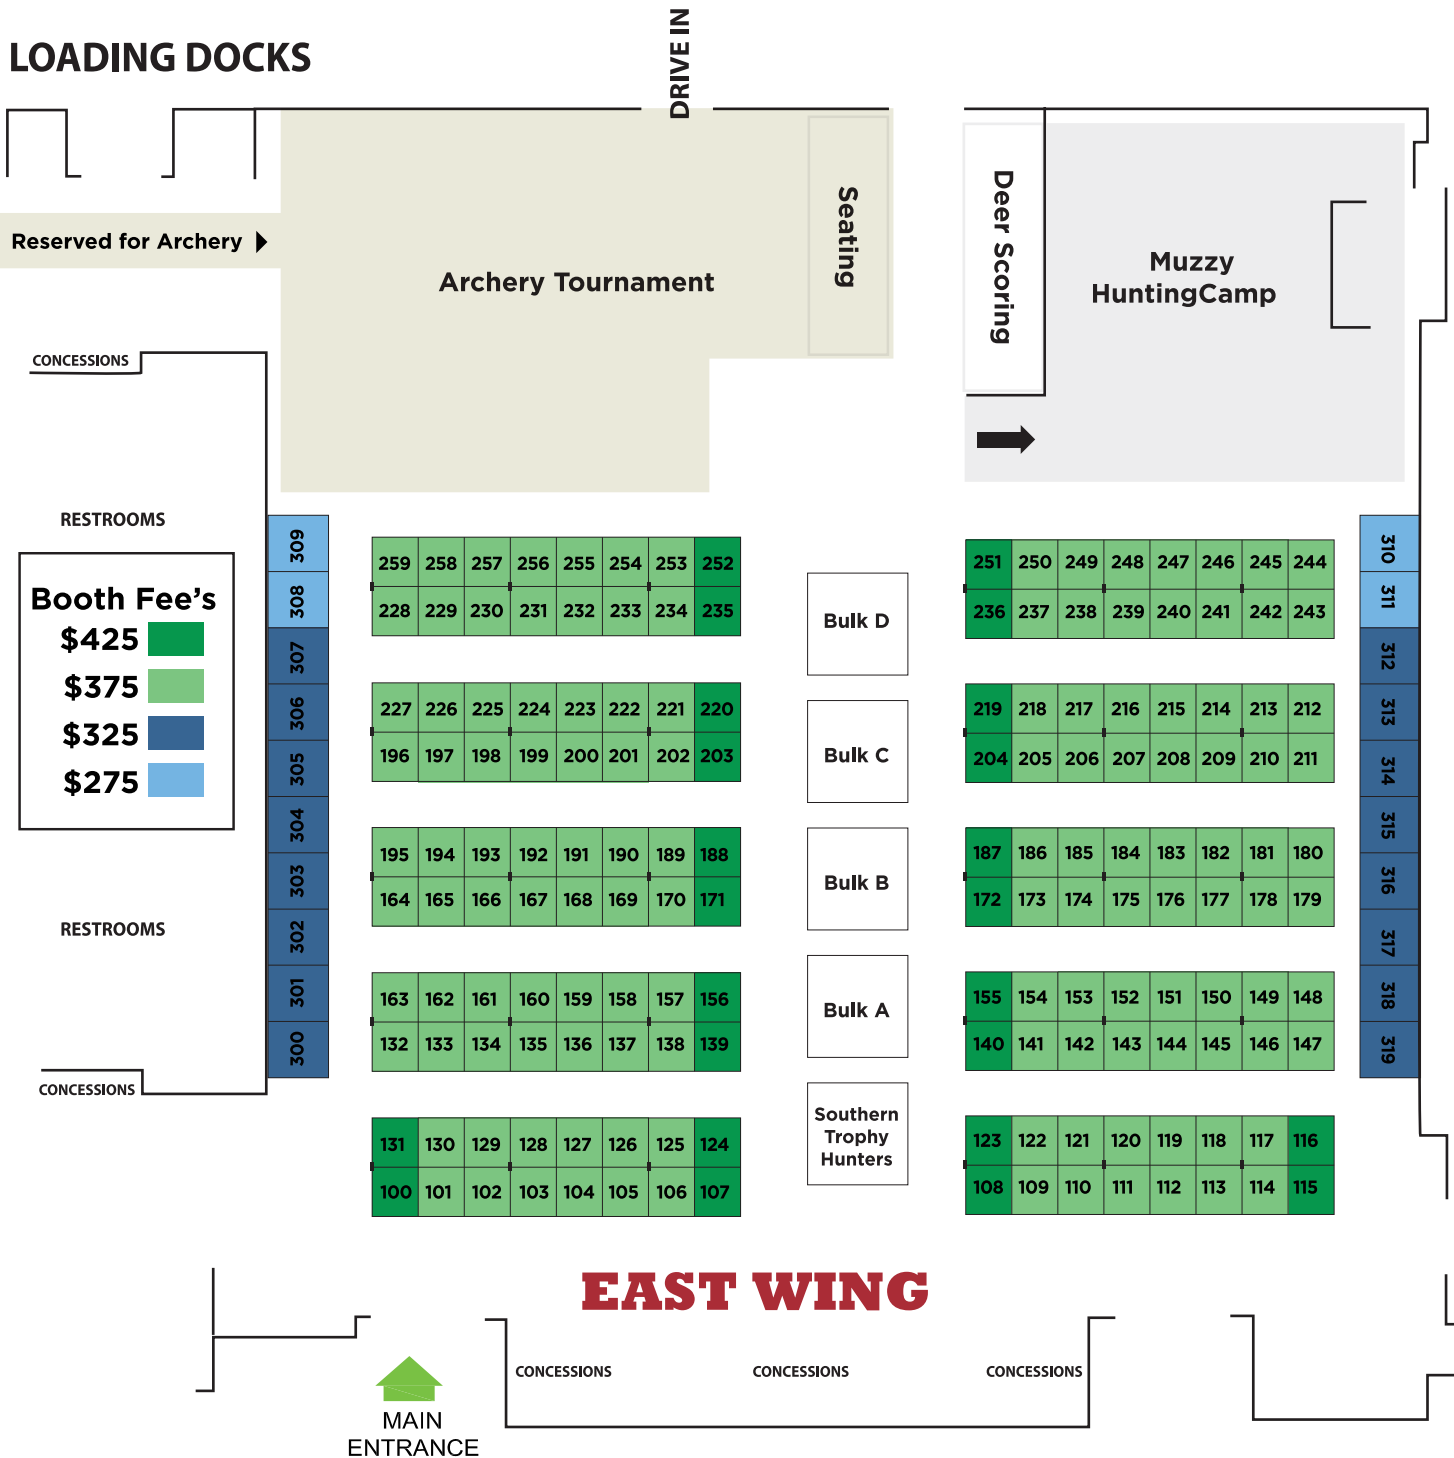

THE GREENSBORO COLISEUM

GREENSBORO, NC • JULY 23-25, 2010

1921 W. LEE STREET | GREENSBORO, NC 27403 | Ph: 336-373-7400 | WWW.GREENSBOROCOLISEUM.COM

LOADING DOCKS

Load in: Thursday, July 22nd, 1 pm - 7 pm (EST) & Friday July 23rd, 9am - 2pm (EST)

Load out: Sunday July 25th, 5:15 pm until 11:00 pm (EST)

Show Hours: Friday July 23th, 3pm - 8:30pm (EST)
 Saturday July 24th, 9am - 6pm (EST)
 Sunday July 25th, 10am - 5pm (EST)

Southern Trophy Hunters
 334.699.3976

My booth number(s) is/are: _____